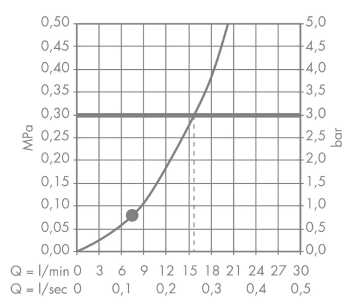

PuraVida
Baton hand shower 120 1jet
 Surfaces: **Chrome** Article Number: **28558000**

Description

product features

- hand shower with 2-shell construction
- shower head size: 150 mm
- spray type: RainAir
- flow rate at 3 bar: 16 l/min
- with internal water conduction
- rinseable dirt filter
- connection thread G 1/2
- connection dimension: DN15
- suitable for continuous flow water heaters

Technology

Product image

Scale drawing

Flowchart

The consumption was measured in combination with the appropriate fittings (thermostat/mixer/ in-wall valve) to reflect actual application in practice.