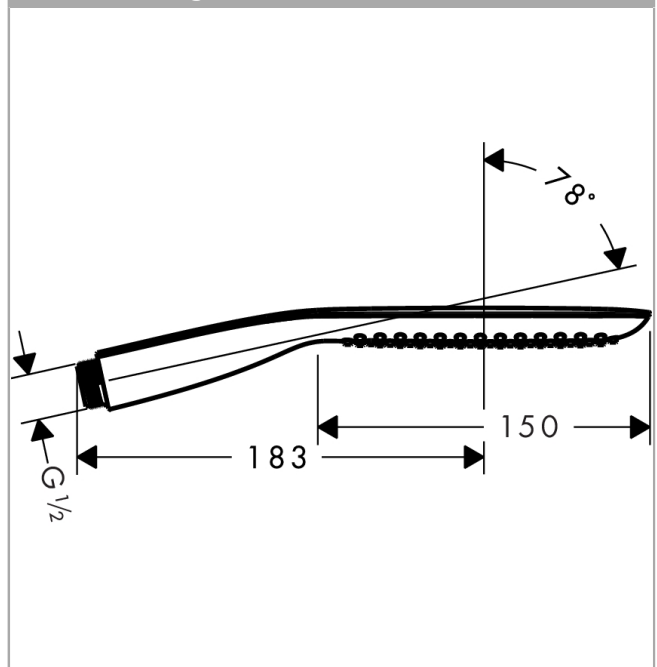

PuraVida
Baton hand shower 120 1jet
 Surfaces: **Chrome** Article Number: **28558000**

Description

product features

- hand shower with 2-shell construction
- shower head size: 150 mm
- spray type: RainAir
- flow rate at 3 bar: 16 l/min
- with internal water conduction
- rinseable dirt filter
- connection thread G 1/2
- connection dimension: DN15
- suitable for continuous flow water heaters

Technology

Product image

Scale drawing

Flowchart

The consumption was measured in combination with the appropriate fittings (thermostat/mixer/ in-wall valve) to reflect actual application in practice.